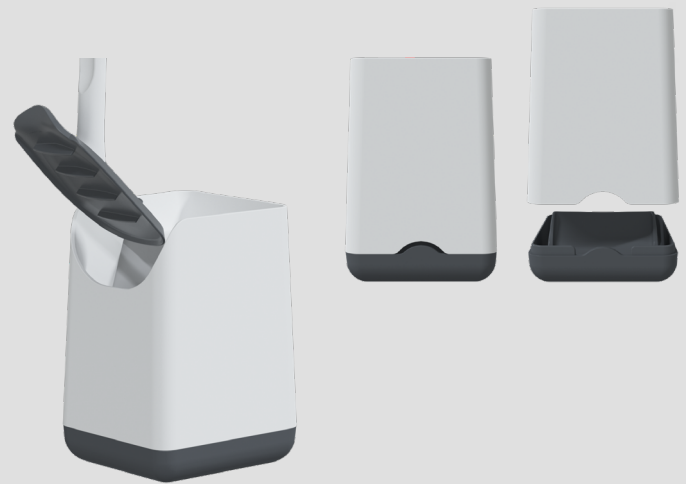

Model: Dublin

Hygienic Toilet brush with floor stand

The Sanimaid[®] Dublinmodel is a classic freestanding model, with a modern design. The floor holder can easily be placed where required and stays safe where you place it.

The new generation Ergo 2.0 toilet brush has been updated with a scraper function to remove stubborn dirt, and is made using flexible and water-repellent materials, so it effectively cleans the whole bowl, also under the rim.

The extra-long antibacterial handle is ergonomically designed and robust, ensuring better control and hygienic cleaning.

Features:

- Classic floor stand model with a modern design.
- Antibacterial handle - avoid the risk of infection.
- Bristleless head. The most hygienic way to clean your toilet – doesn't just spread bacteria around.
- Easy 360° cleaning, also under the rim.
- Drip free avoiding mess on the floor and holder.
- More info, pictures & videos: www.sanimaid.com.

Specifications:

Colour	White, black
Style	Floor stand
Toilet brush	ERGO 2.0
Size	425 x 95 x 100mm (LxWxD)
Antibacterial	Built-in antibacterial handle using technology from Microban [®] – 99% Bacteria free – avoid the risk of infection